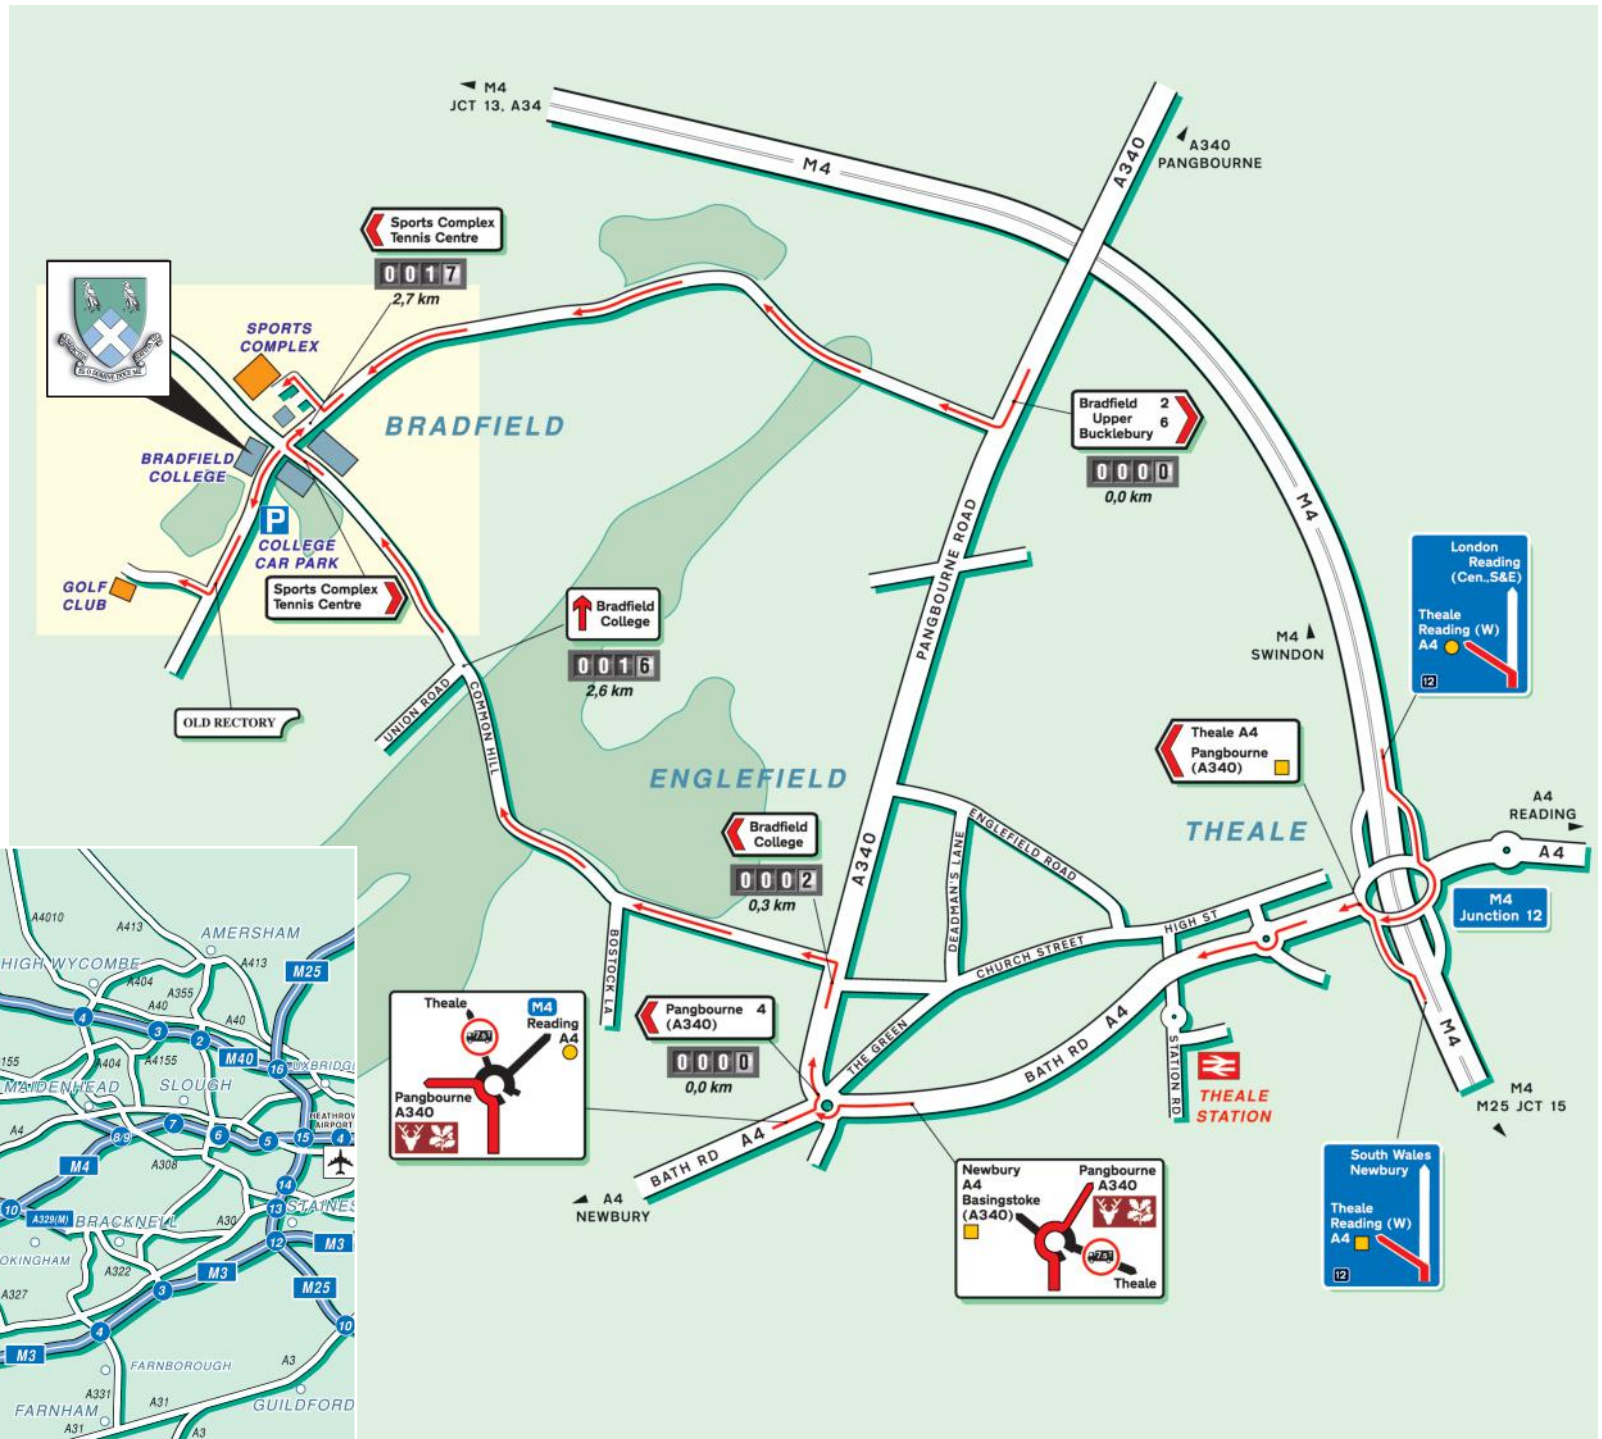

Bradfield College
Bradfield, Berks RG7 6AU

Bradfield College:
Tel: 0118 964 4500/16

Bradfield Sports Complex:
Tel: 0118 964 4600

www.bradfieldcollege.org.uk

Public Transport

By Rail
Theale Station – 10 minutes drive.
Reading Station – 30/35 minutes drive.
For information on train operators and times phone
National Rail Enquiries on 0845 7484950.

For Taxi and Private Hire Service contact
Theale Taxis:
Tel: 0118 930 2345
Email: thealetaxis@btconnect.com

By Air
Heathrow Airport
40 minute drive
via M4.