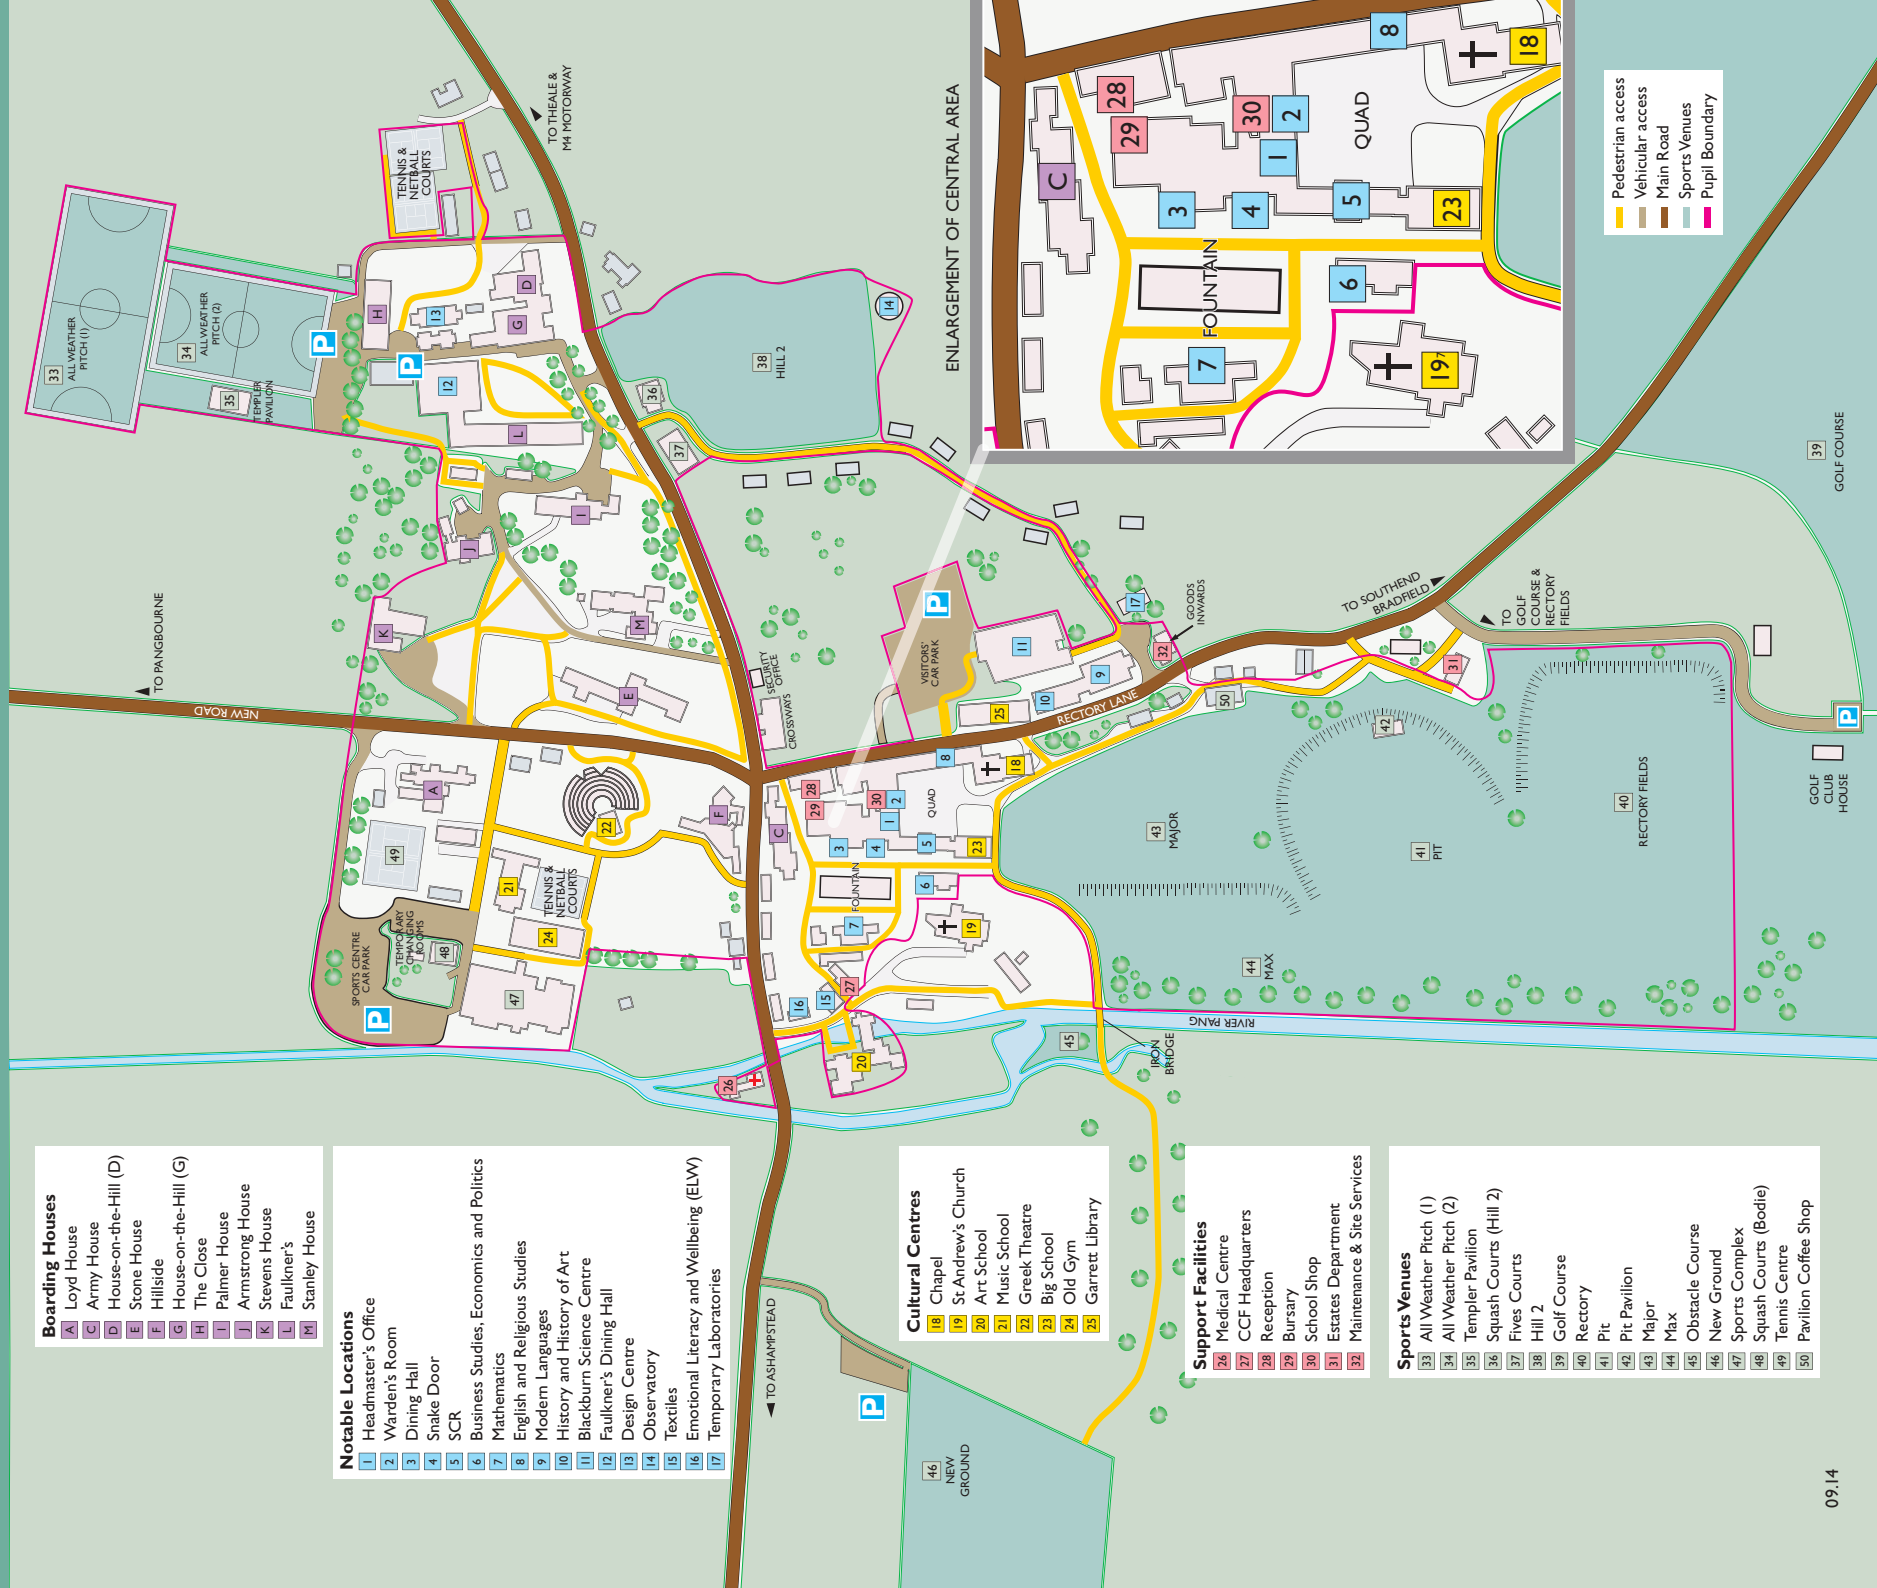

- Boarding Houses**
- A Loyd House
 - C Army House
 - D House-on-the-Hill (D)
 - E Stone House
 - F Hillside
 - G House-on-the-Hill (G)
 - H The Close
 - I Palmer House
 - J Armstrong House
 - K Stevens House
 - L Faulkner's
 - M Stanley House

- Notable Locations**
- 1 Headmaster's Office
 - 2 Warden's Room
 - 3 Dining Hall
 - 4 Snake Door
 - 5 SCR
 - 6 Business Studies, Economics and Politics
 - 7 Mathematics
 - 8 English and Religious Studies
 - 9 Modern Languages
 - 10 History and History of Art
 - 11 Blackburn Science Centre
 - 12 Faulkner's Dining Hall
 - 13 Design Centre
 - 14 Observatory
 - 15 Textiles
 - 16 Emotional Literacy and Wellbeing (ELW)
 - 17 Temporary Laboratories

- Sports Venues**
- 33 All Weather Pitch (1)
 - 34 All Weather Pitch (2)
 - 35 Templar Pavilion
 - 36 Squash Courts (Hill 2)
 - 37 Fives Courts
 - 38 Hill 2
 - 39 Golf Course
 - 40 Rectory
 - 41 Pit
 - 42 Pit Pavilion
 - 43 Major
 - 44 Max
 - 45 Obstacle Course
 - 46 New Ground
 - 47 Sports Complex
 - 48 Squash Courts (Bodie)
 - 49 Tennis Centre
 - 50 Pavilion Coffee Shop

Legend:

- Pedestrian access
- Vehicular access
- Main Road
- Sports Venues
- Pupil Boundary