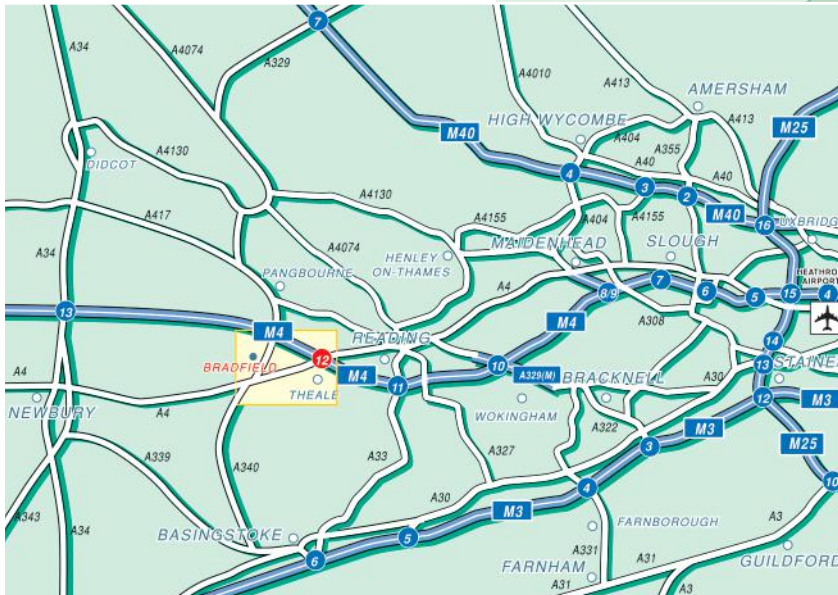

Bradfield College
Bradfield, Berks RG7 6AU

Bradfield College:
Tel: 0118 964 4500/16

Bradfield Sports Complex:
Tel: 0118 964 4600

www.bradfieldcollege.org.uk

Public Transport

By Rail
Theale Station – 10 minutes drive.
Reading Station – 30/35 minutes drive.
For information on train operators and times phone
National Rail Enquiries on 0845 7484950.

For Taxi and Private Hire Service contact
Theale Taxis:
Tel: 0118 930 2345
Email: thealetaxis@btconnect.com

By Air
Heathrow Airport
40 minute drive
via M4.

BRADFIELD COLLEGE

COEDUCATIONAL BOARDING & DAY SCHOOL 13 – 18